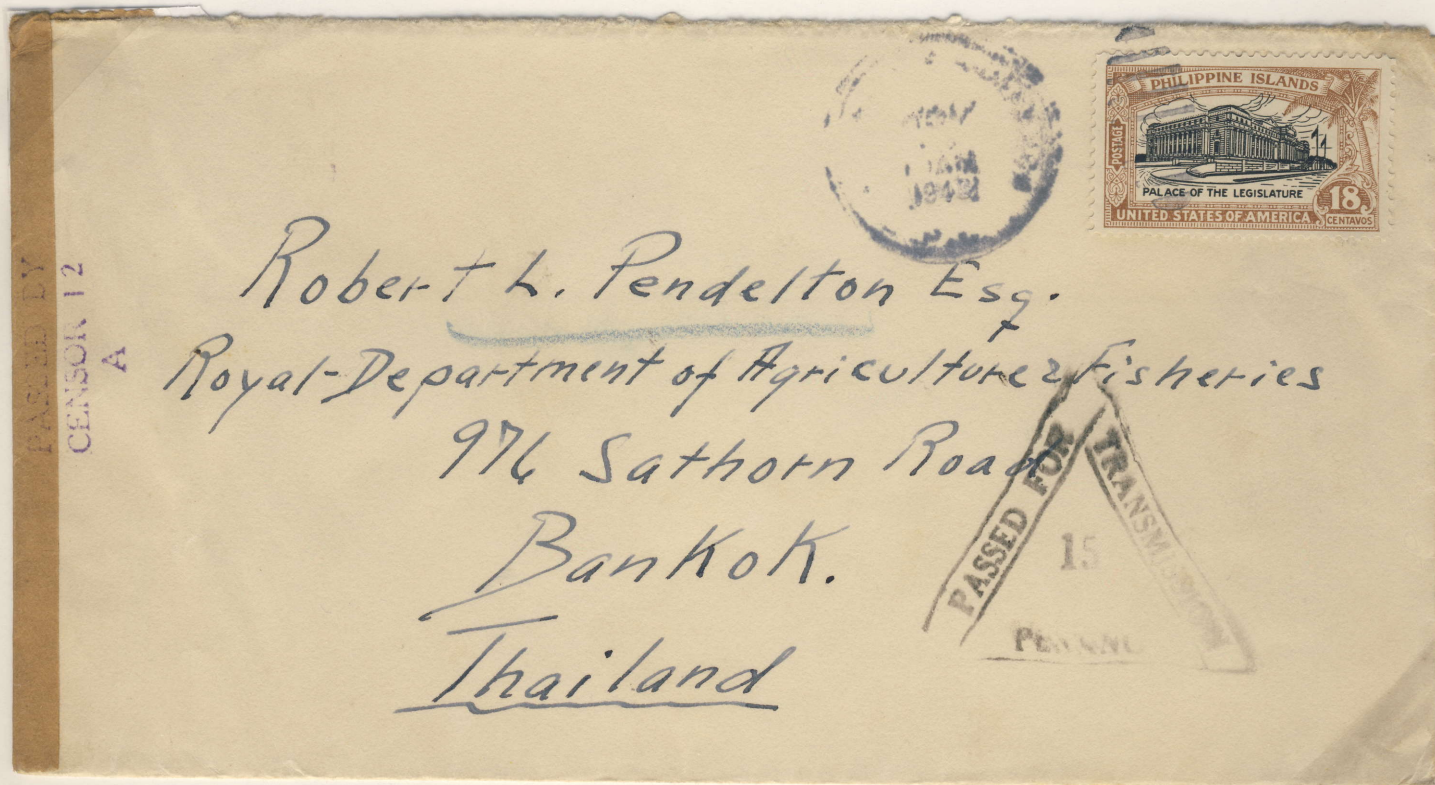

18C BROWN POSTAL HISTORY
TO FOREIGN DESTINATIONS

Manila to Parede-Cascais, Portugal, Oct. 6, 1928. Rec. Nov. 4th.
16c First Class Rate to Foreign Destination, 1-20g, (overpaid 2c)

Only Example Recorded to Destination

Manila to Bangkok, Thailand, via Penang, Nov. 15, 1940.

Black Penang triangular censor mark. Brown re-sealing tape and violet "Passed by Censor" handstamp
18c First Class Rate to Foreign Destination, 21-40g