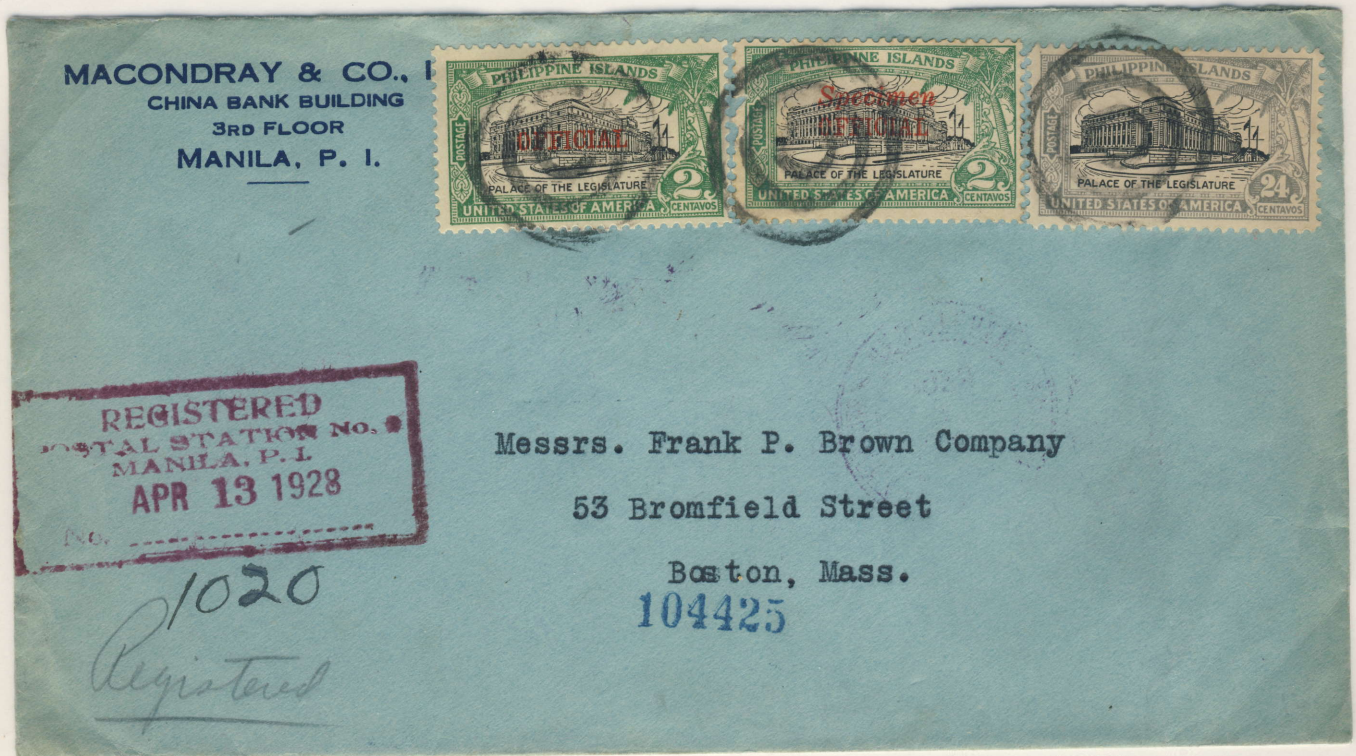

SPECIMEN OVERPRINT POSTAL HISTORY

Manila to St. Gallen, Switzerland, via Siberia, Oct. 11, 1932. Rec. Nov. 21st
16c first class rate to foreign destination, 1-20g., plus 20c registry fee. Circled-Star mute killer.
Only Example Recorded of 4c Specimen on Cover

Manila to United States, April 13, 1928. Rec. May 11th
8c for 1-2oz., 20c registry fee. Target mute killer.
Only Example Recorded of 2c Official Specimen on Cover

It is indicative of the small regard collectors attributed to the Specimen Overprints, and the belief they would not appreciate in value, that they ended up being used on these commercial covers. In each instance the Specimen stamp contributed to the correct amount of postage, and was not surplusage as far as the required postal rate.