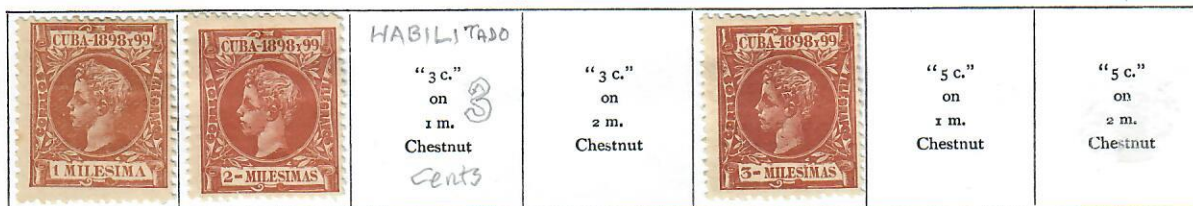

"20"  
on 20 c.  
Brown  
(Black)

1883-88. As 1882

1890

Brown

1891. Colours changed

2 c.  
Purple

1894. Colours changed

1896-97. Colours changed

1898. Perf.

Purple

II. STAMPS ISSUED UNDER UNITED STATES ADMINISTRATION

1899. Newspaper stamps of 1898 surcharged

Chestnut

Newspaper stamps of 1890 similarly surcharged

Green, surcharged "3 c."

CUBA—continued