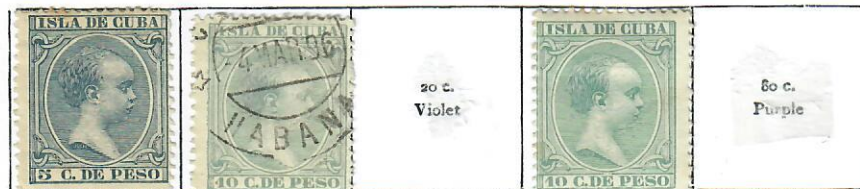

1898. Perf.

Purple

II. STAMPS ISSUED UNDER UNITED STATES ADMINISTRATION