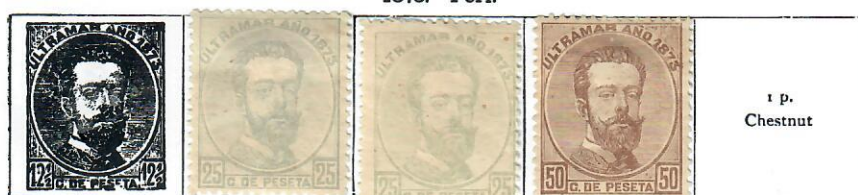

CUBA

I. STAMPS ISSUED UNDER SPANISH DOMINION

1855. Wmk. "Loops"

Red

Surcharged

1858. Wmk. "Lines"

1857. No wmk.

Surcharged

1862

Black

1864

Green

Surcharged

1866. Imperf.

Blue

1867. As 1866, but dated "1867." Perf.

# CUBA—continued

1869-70—continued

10 C. Brown	20 C. Green	20 C. Orange	40 C. Rose	40 C. Lilac
----------------	----------------	-----------------	---------------	----------------

1870. Perf.

Green

1871. Perf.

Green

1873. Perf.

Green

1874. As 1871, dated "1874"

12 1/2 C.  
Brown

1875. Perf.

Green

1876. Perf.